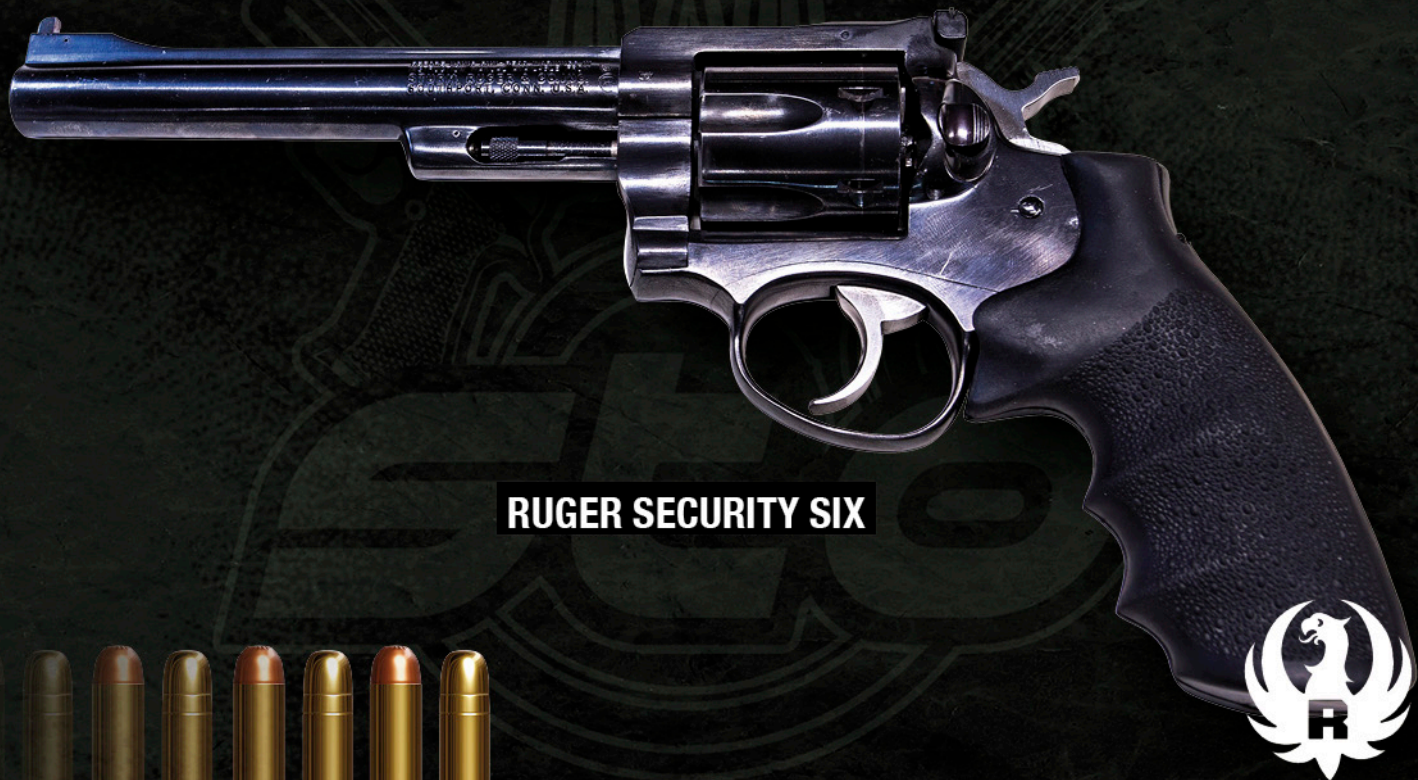

RUGER

RUGER SECURITY SIX